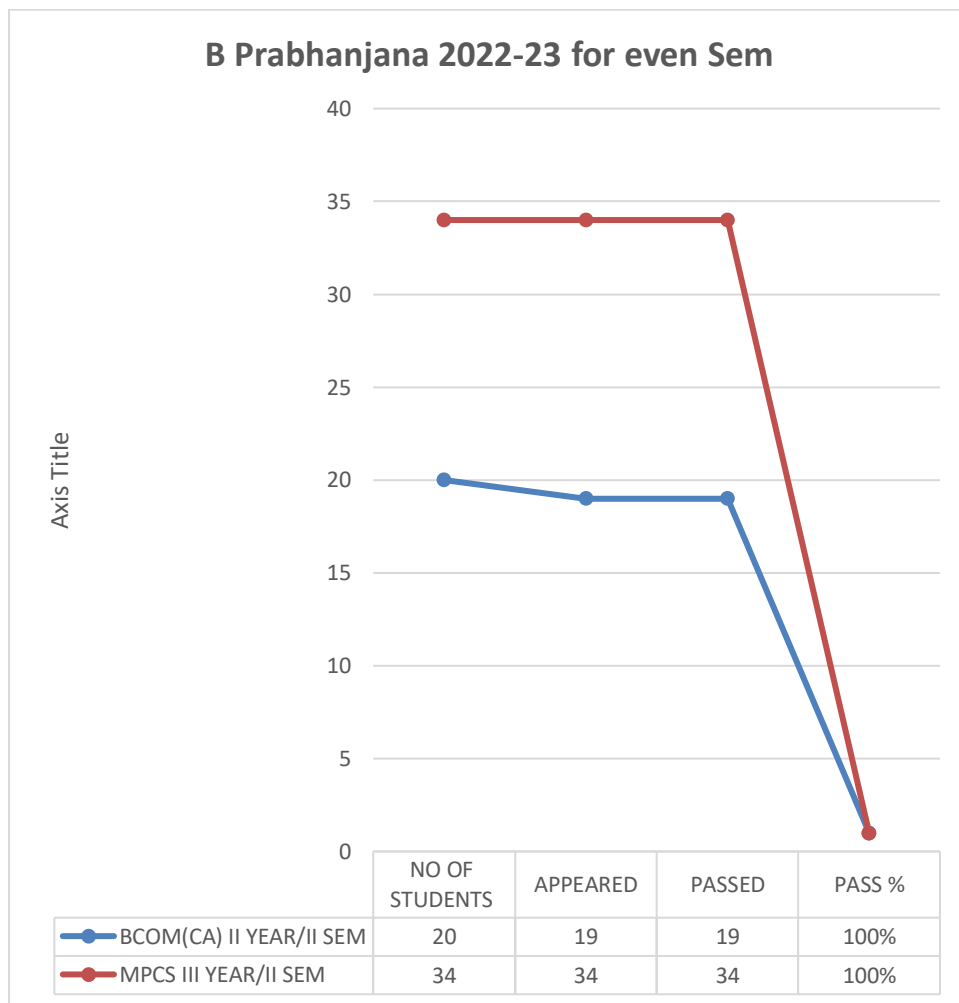

B.PRABANJANA	NO OF STUDENTS	APPEARED	PASSED	PASS %
BCOM(CA) II YEAR/II SEM	20	19	19	100%
MPCS III YEAR/II SEM	34	34	34	100%