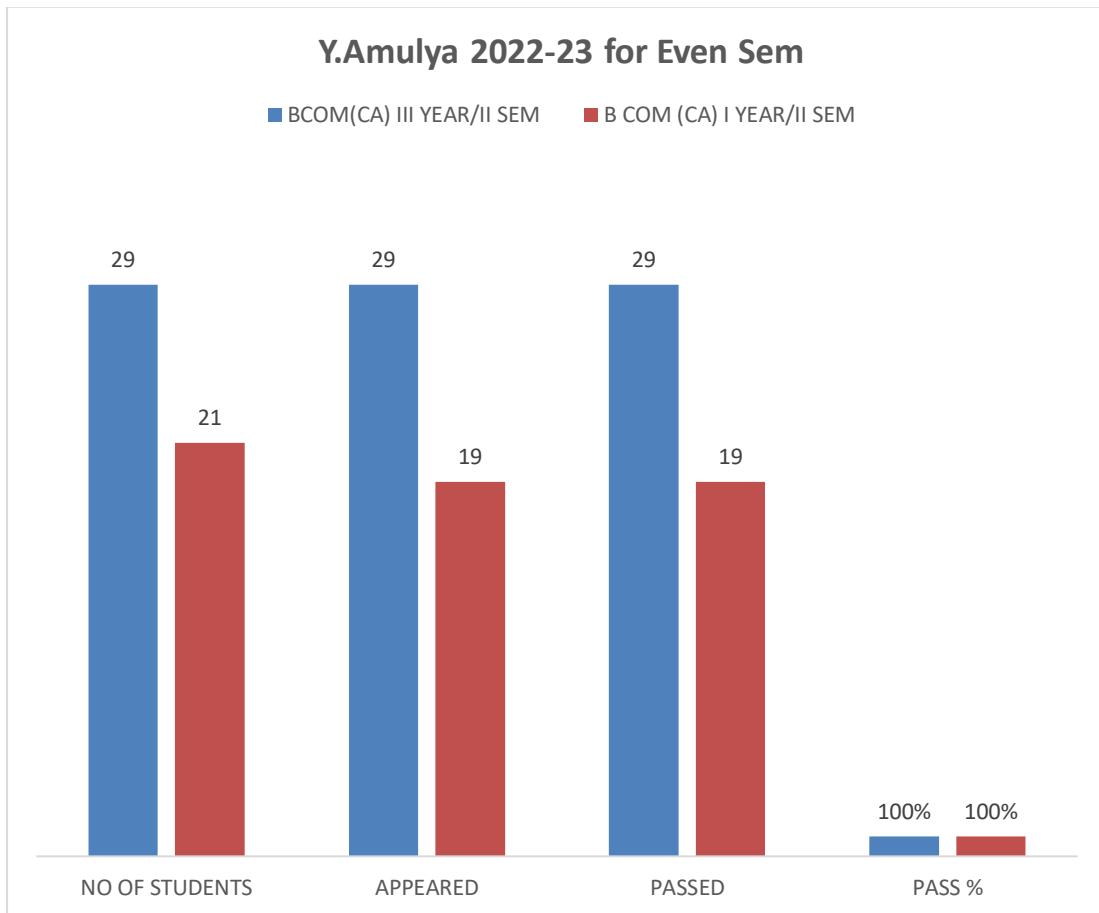

Y AMULYA	NO OF STUDENTS	APPEARED	PASSED	PASS %
BCOM(CA) III YEAR/II SEM	29	29	29	100%
B COM (CA) I YEAR/II SEM	21	19	19	100%