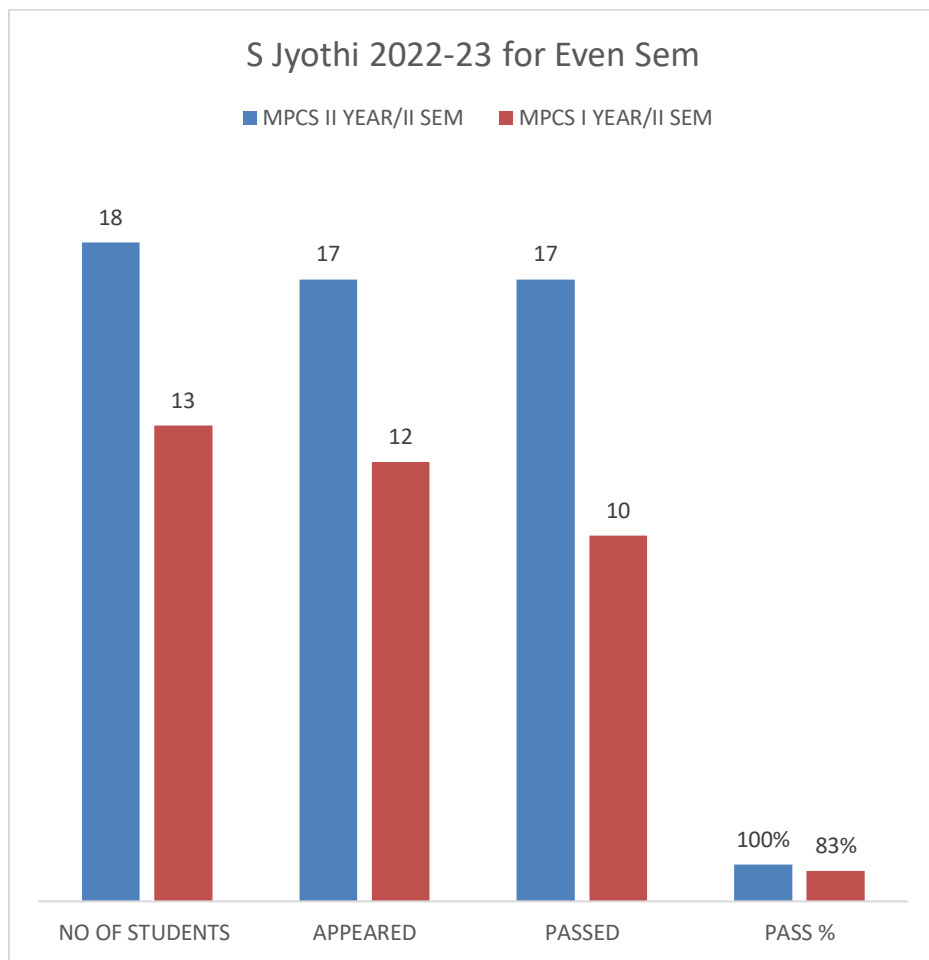

For Even Semester

S.JYOTHI	NO OF STUDENTS	APPEARED	PASSED	PASS %
MPCS II YEAR/II SEM	18	17	17	100%
MPCS I YEAR/II SEM	13	12	10	83%