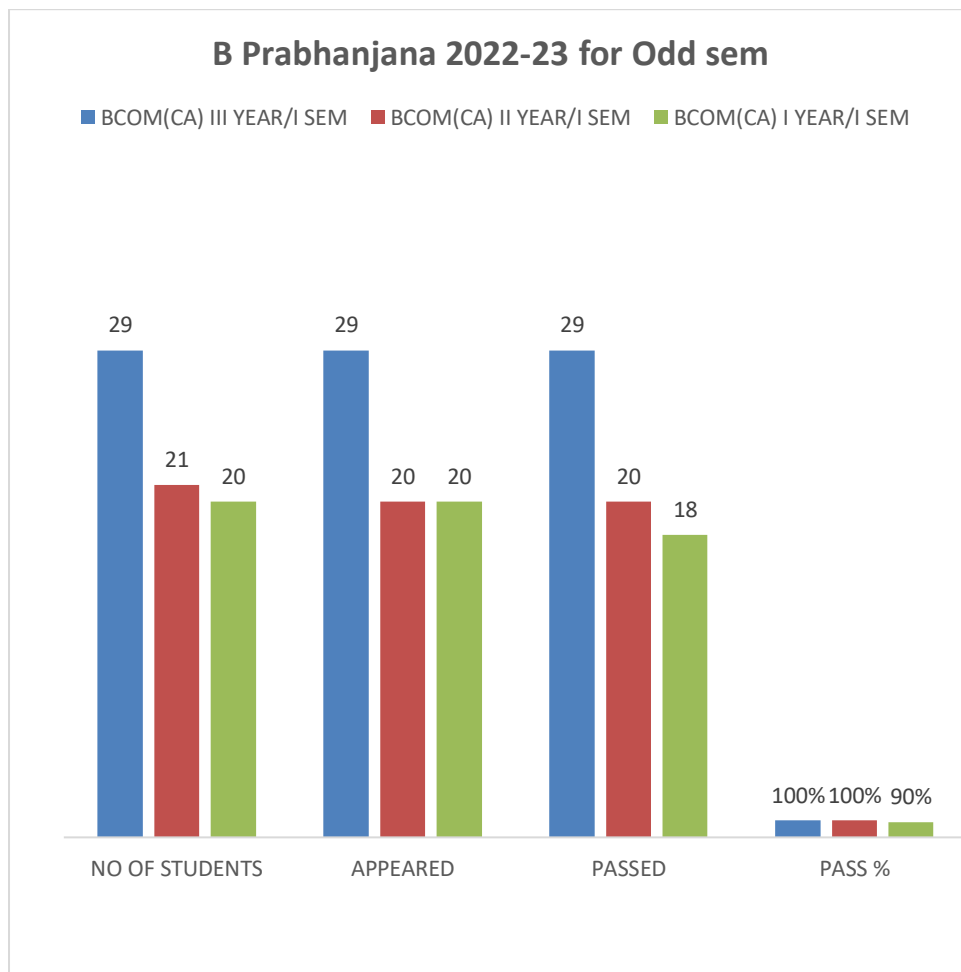

B PRABHANJANA	NO OF STUDENTS	APPEARED	PASSED	PASS %
BCOM(CA) III YEAR/I SEM	29	29	29	100%
BCOM(CA) II YEAR/I SEM	21	20	20	100%
BCOM(CA) I YEAR/I SEM	20	20	18	90%