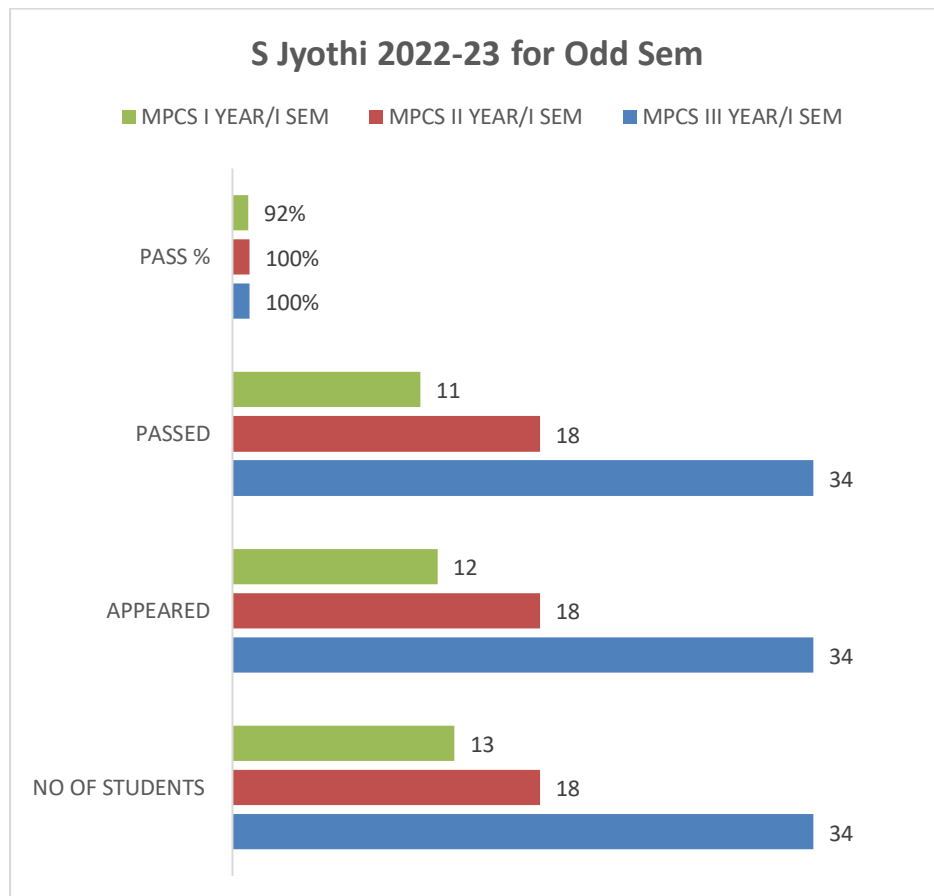

RESULT ANALYSIS (2022-23)
Department of Computer Science

For Odd Semester (2022-23)

S. JYOTHI	NO OF STUDENTS	APPEARED	PASSED	PASS %
MPCS III YEAR/I SEM	34	34	34	100%
MPCS II YEAR/I SEM	18	18	18	100%
MPCS I YEAR/I SEM	13	12	11	92%